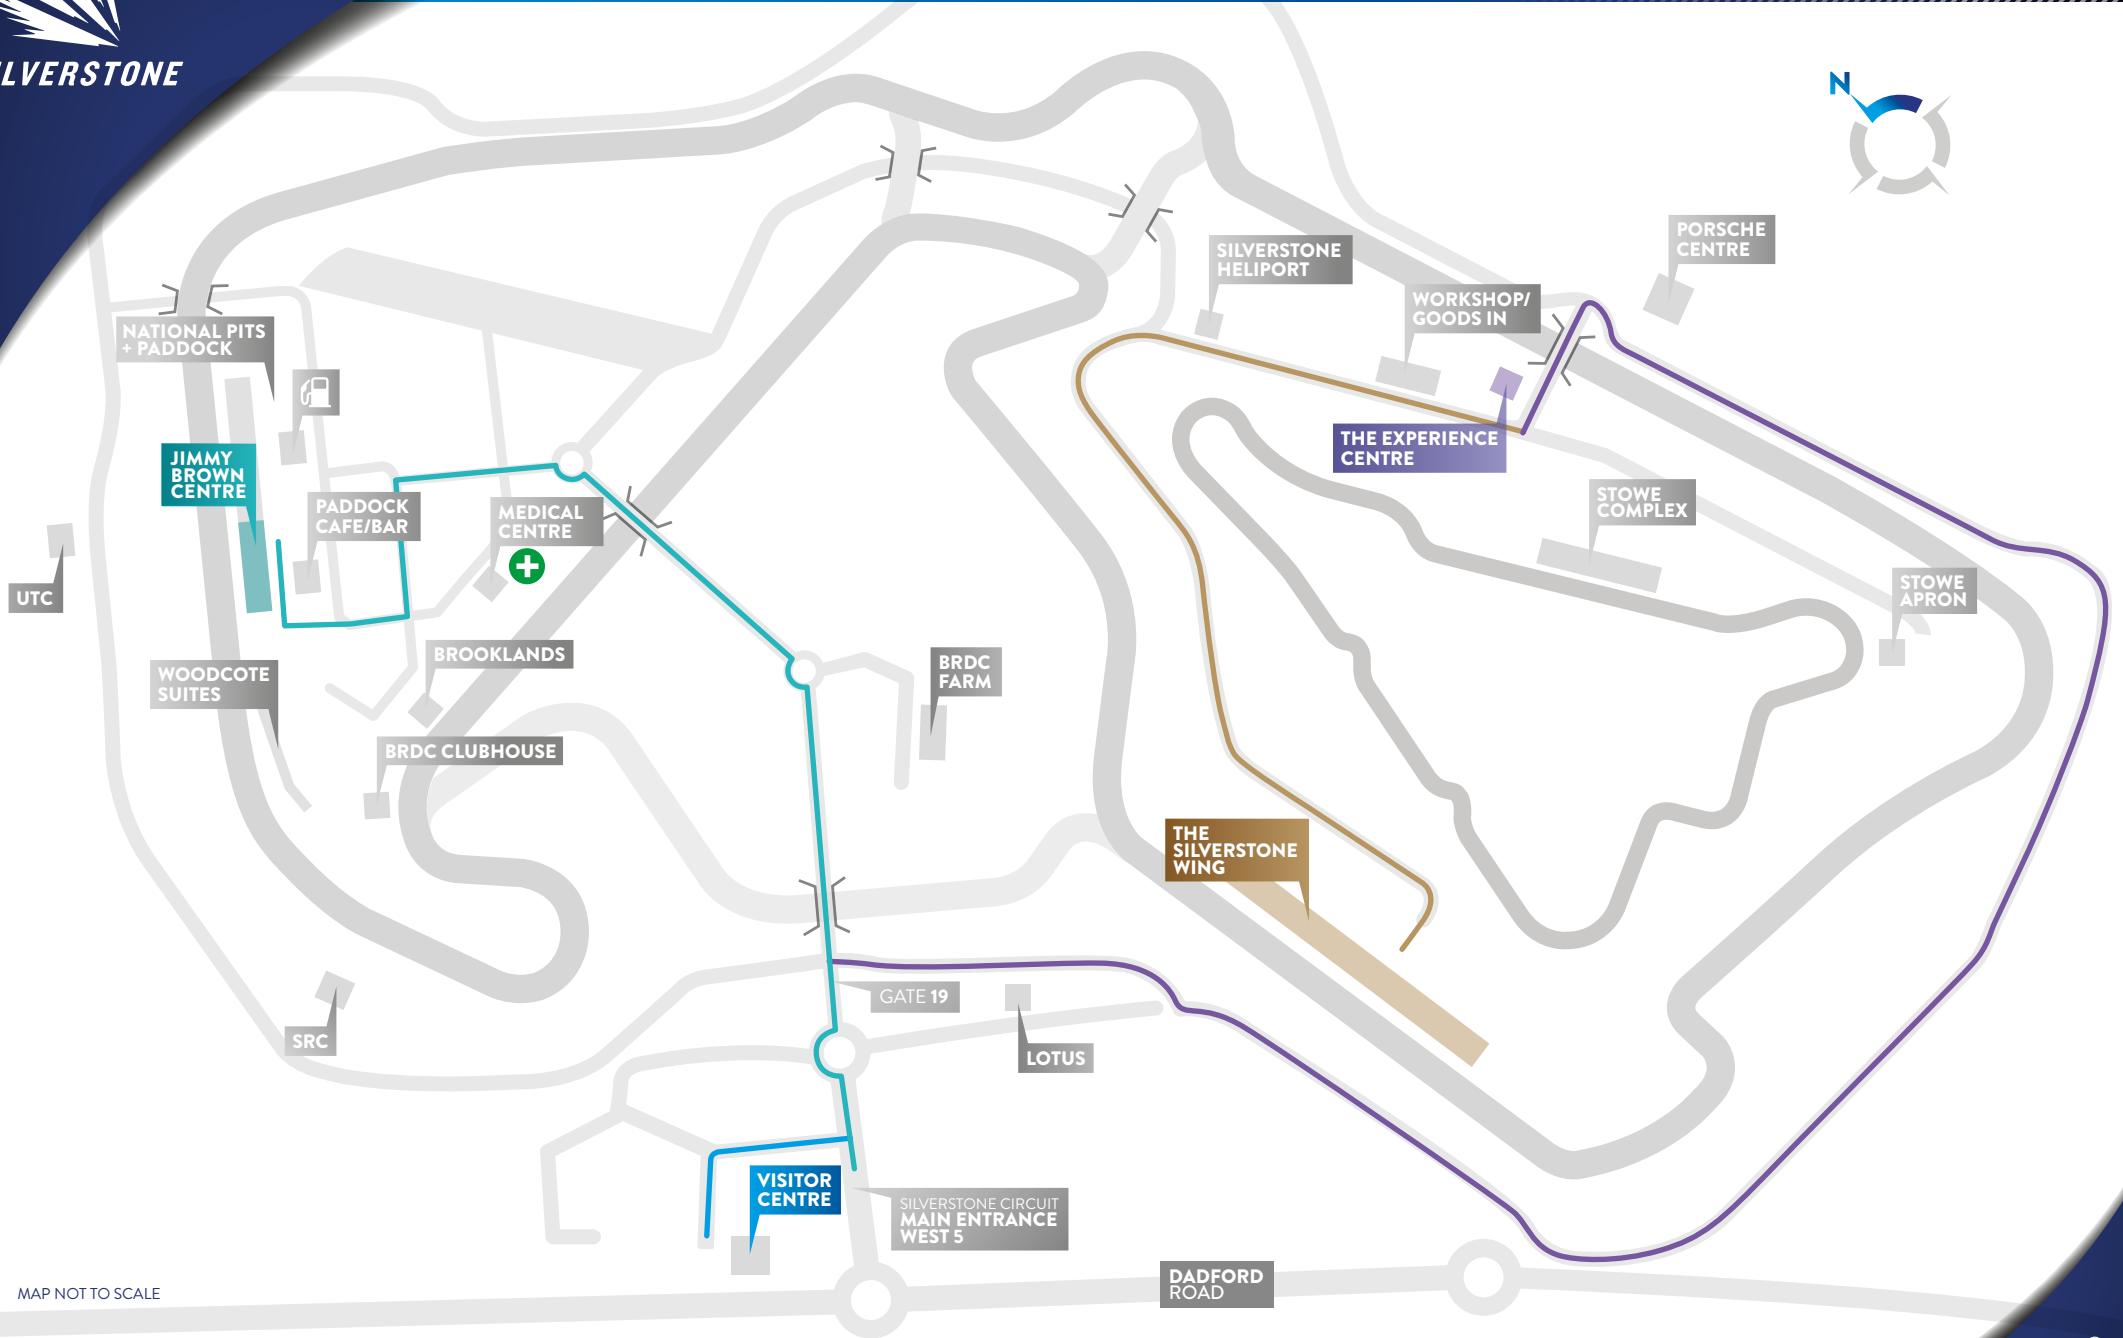

CIRCUIT MAP

MAP NOT TO SCALE

0844 3728 200
www.silverstone.co.uk

Calls will cost you 7 pence per minute plus your phone company's access charge.
Please contact your provider for more information.

Follow us on
 twitter.com/SilverstoneUK