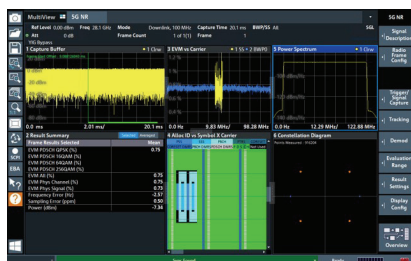

Experience the Rohde & Schwarz difference with:

- ▶ 20% off spectrum analyzers up to 54 GHz and all hardware & software options plus accessories

Includes complimentary life-time:

- ▶ Application engineering support
- ▶ Firmware upgrades
- ▶ ACLR and SEM measurements

ROHDE & SCHWARZ

Make ideas real

Save more than 20% on the following spectrum analyzers plus any hardware or software options and accessories.

Plus, save big with complimentary life-time application engineer support, firmware upgrades and ACLR and SEM measurements.

rohde-schwarz.com/save20

	R&S®FSVA3000	R&S®FSV3000
Frequency range	2 Hz to 4/7.5/13.6/30/44/50/54 GHz	10 Hz to 4/7.5/13.6/30/44/50 GHz
Phase noise	< -127 dBc (1 Hz) (f = 1 GHz, 10 kHz offset option B710)	< -114 dBc (1 Hz) (f = 1 GHz, 10 kHz offset option B710)
DANL - at 1 GHz, RF preamplifier ON	< -164 dBm/Hz	< -162 dBm/Hz
Max. analysis bandwidth	1 GHz	200 MHz
Price	\$166,495 \$133,196	\$58,820 \$47,056
Savings	Save \$33,299	Save \$11,764

Best-in-class EVM Measurements

EVM for WLAN and 5G with 1 GHz bandwidth and <-127 dBc (1 Hz) phase noise

Simplified Test Programming

Emulates competitor & Rohde & Schwarz test code

Basic Measurement Support