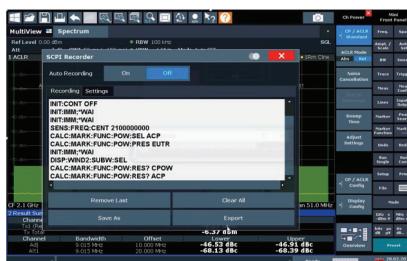

Experience the Rohde & Schwarz difference with:

- ▶ 20% off spectrum analyzers up to 54 GHz and all hardware & software options plus accessories

Includes complimentary life-time:

- ▶ Application engineering support
- ▶ Firmware upgrades
- ▶ ACLR and SEM measurements

ROHDE & SCHWARZ

Make ideas real

Save more than 20% on the following spectrum analyzers plus any hardware or software options and accessories.

Plus, save big with complimentary life-time application engineer support, firmware upgrades and ACLR and SEM measurements.

rohde-schwarz.com/save20

	R&S®FSVA3000	R&S®FSV3000
Frequency range	2 Hz to 4/7.5/13.6/30/44/50/54 GHz	10 Hz to 4/7.5/13.6/30/44/50 GHz
Phase noise	< -127 dBc (1 Hz) (f = 1 GHz, 10 kHz offset option B710)	< -114 dBc (1 Hz) (f = 1 GHz, 10 kHz offset option B710)
DANL - at 1 GHz, RF preamplifier ON	< -164 dBm/Hz	< -162 dBm/Hz
Max. analysis bandwidth	1 GHz	200 MHz
Price	\$166,495 \$133,196	\$58,820 \$47,056
Savings	Save \$33,299	Save \$11,764

Best-in-class EVM Measurements

EVM for WLAN and 5G with 1 GHz bandwidth and <-127 dBc (1 Hz) phase noise

Simplified Test Programming

Emulates competitor & Rohde & Schwarz test code

Basic Measurement Support